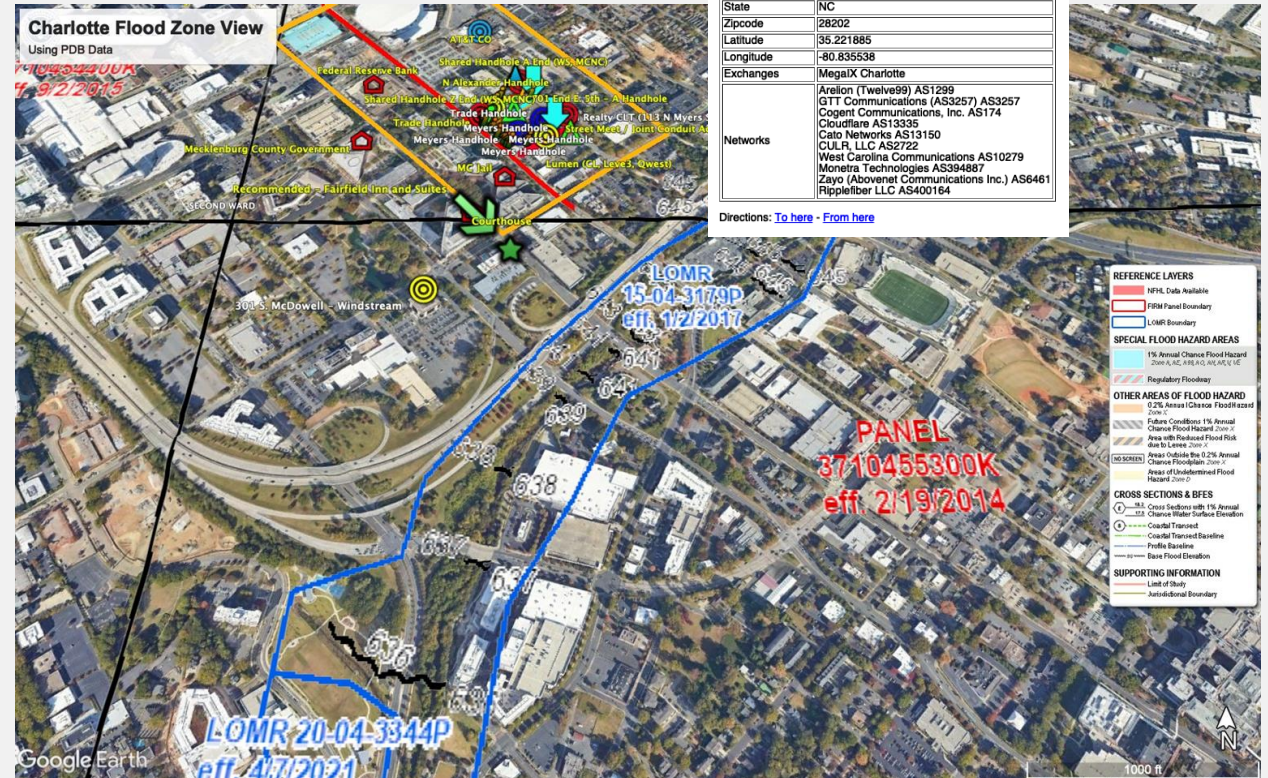

New KMZ Features

Facility Data

- Locations and metadata
- Exported daily
- Importable to Google Maps

Later this year

- Export searches to KMZ
- Improved visual attributes